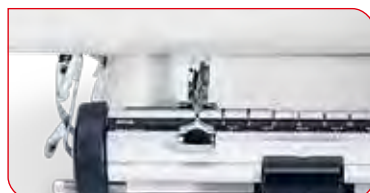

The reset-to-zero function guarantees reliable determination of net weight by simply deducting the extra weight of padding or diaper.

seca 725

Technical Data

- Capacity: 32 lbs, 16 kg
- Graduation: 1/4 oz, 5 g
- Dimensions (WxHxD):
  21.7 x 7.1 x 11.4" /
  550 x 180 x 290 mm
- Dimensions/tray (WxHxD):
  21.7 x 4.3 x 10.6" /
  550 x 110 x 270 mm
- Weight: 14.1 lbs / 6.4 kg
- Functions/Accessories:
  reset-to-zero function